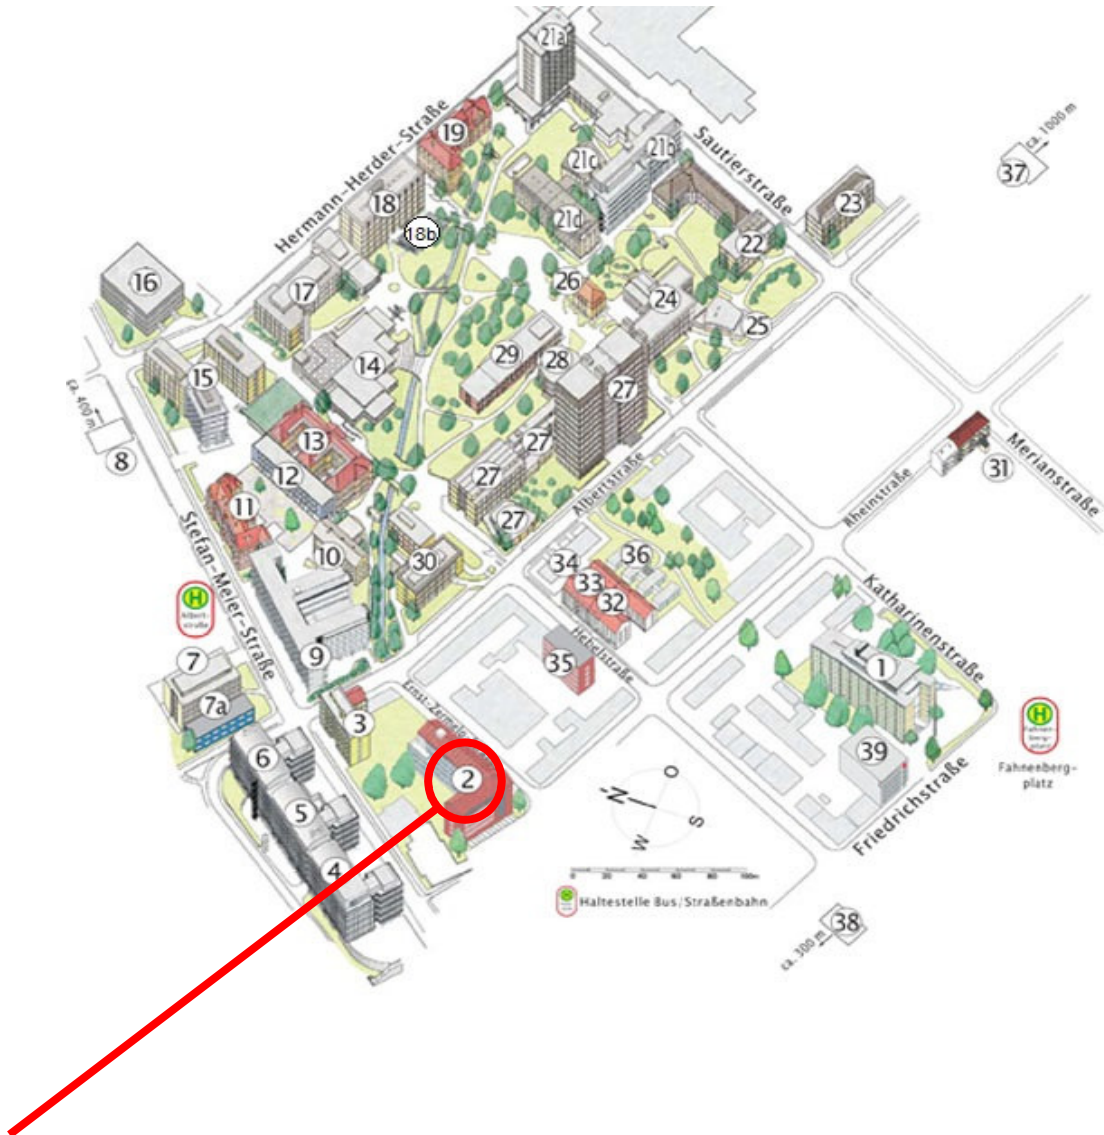

site plan for severely disabled representatives

The office of the representative for the severely disabled is located in the mathematics department at Ernst-Zermelo-Straße 1 on the 1st floor.

When you enter the building through the barrier-free side entrance, you will find a bell on the right with a sign for the representative for the severely disabled. A ride chair is available there if you need it. Otherwise you will find the office on the 1st floor directly to the right after the staircase.

If you enter the building through the main entrance (only with the unicard), go to the first floor, then turn right and then just go straight ahead until you find the door of the representative office for the severely disabled.